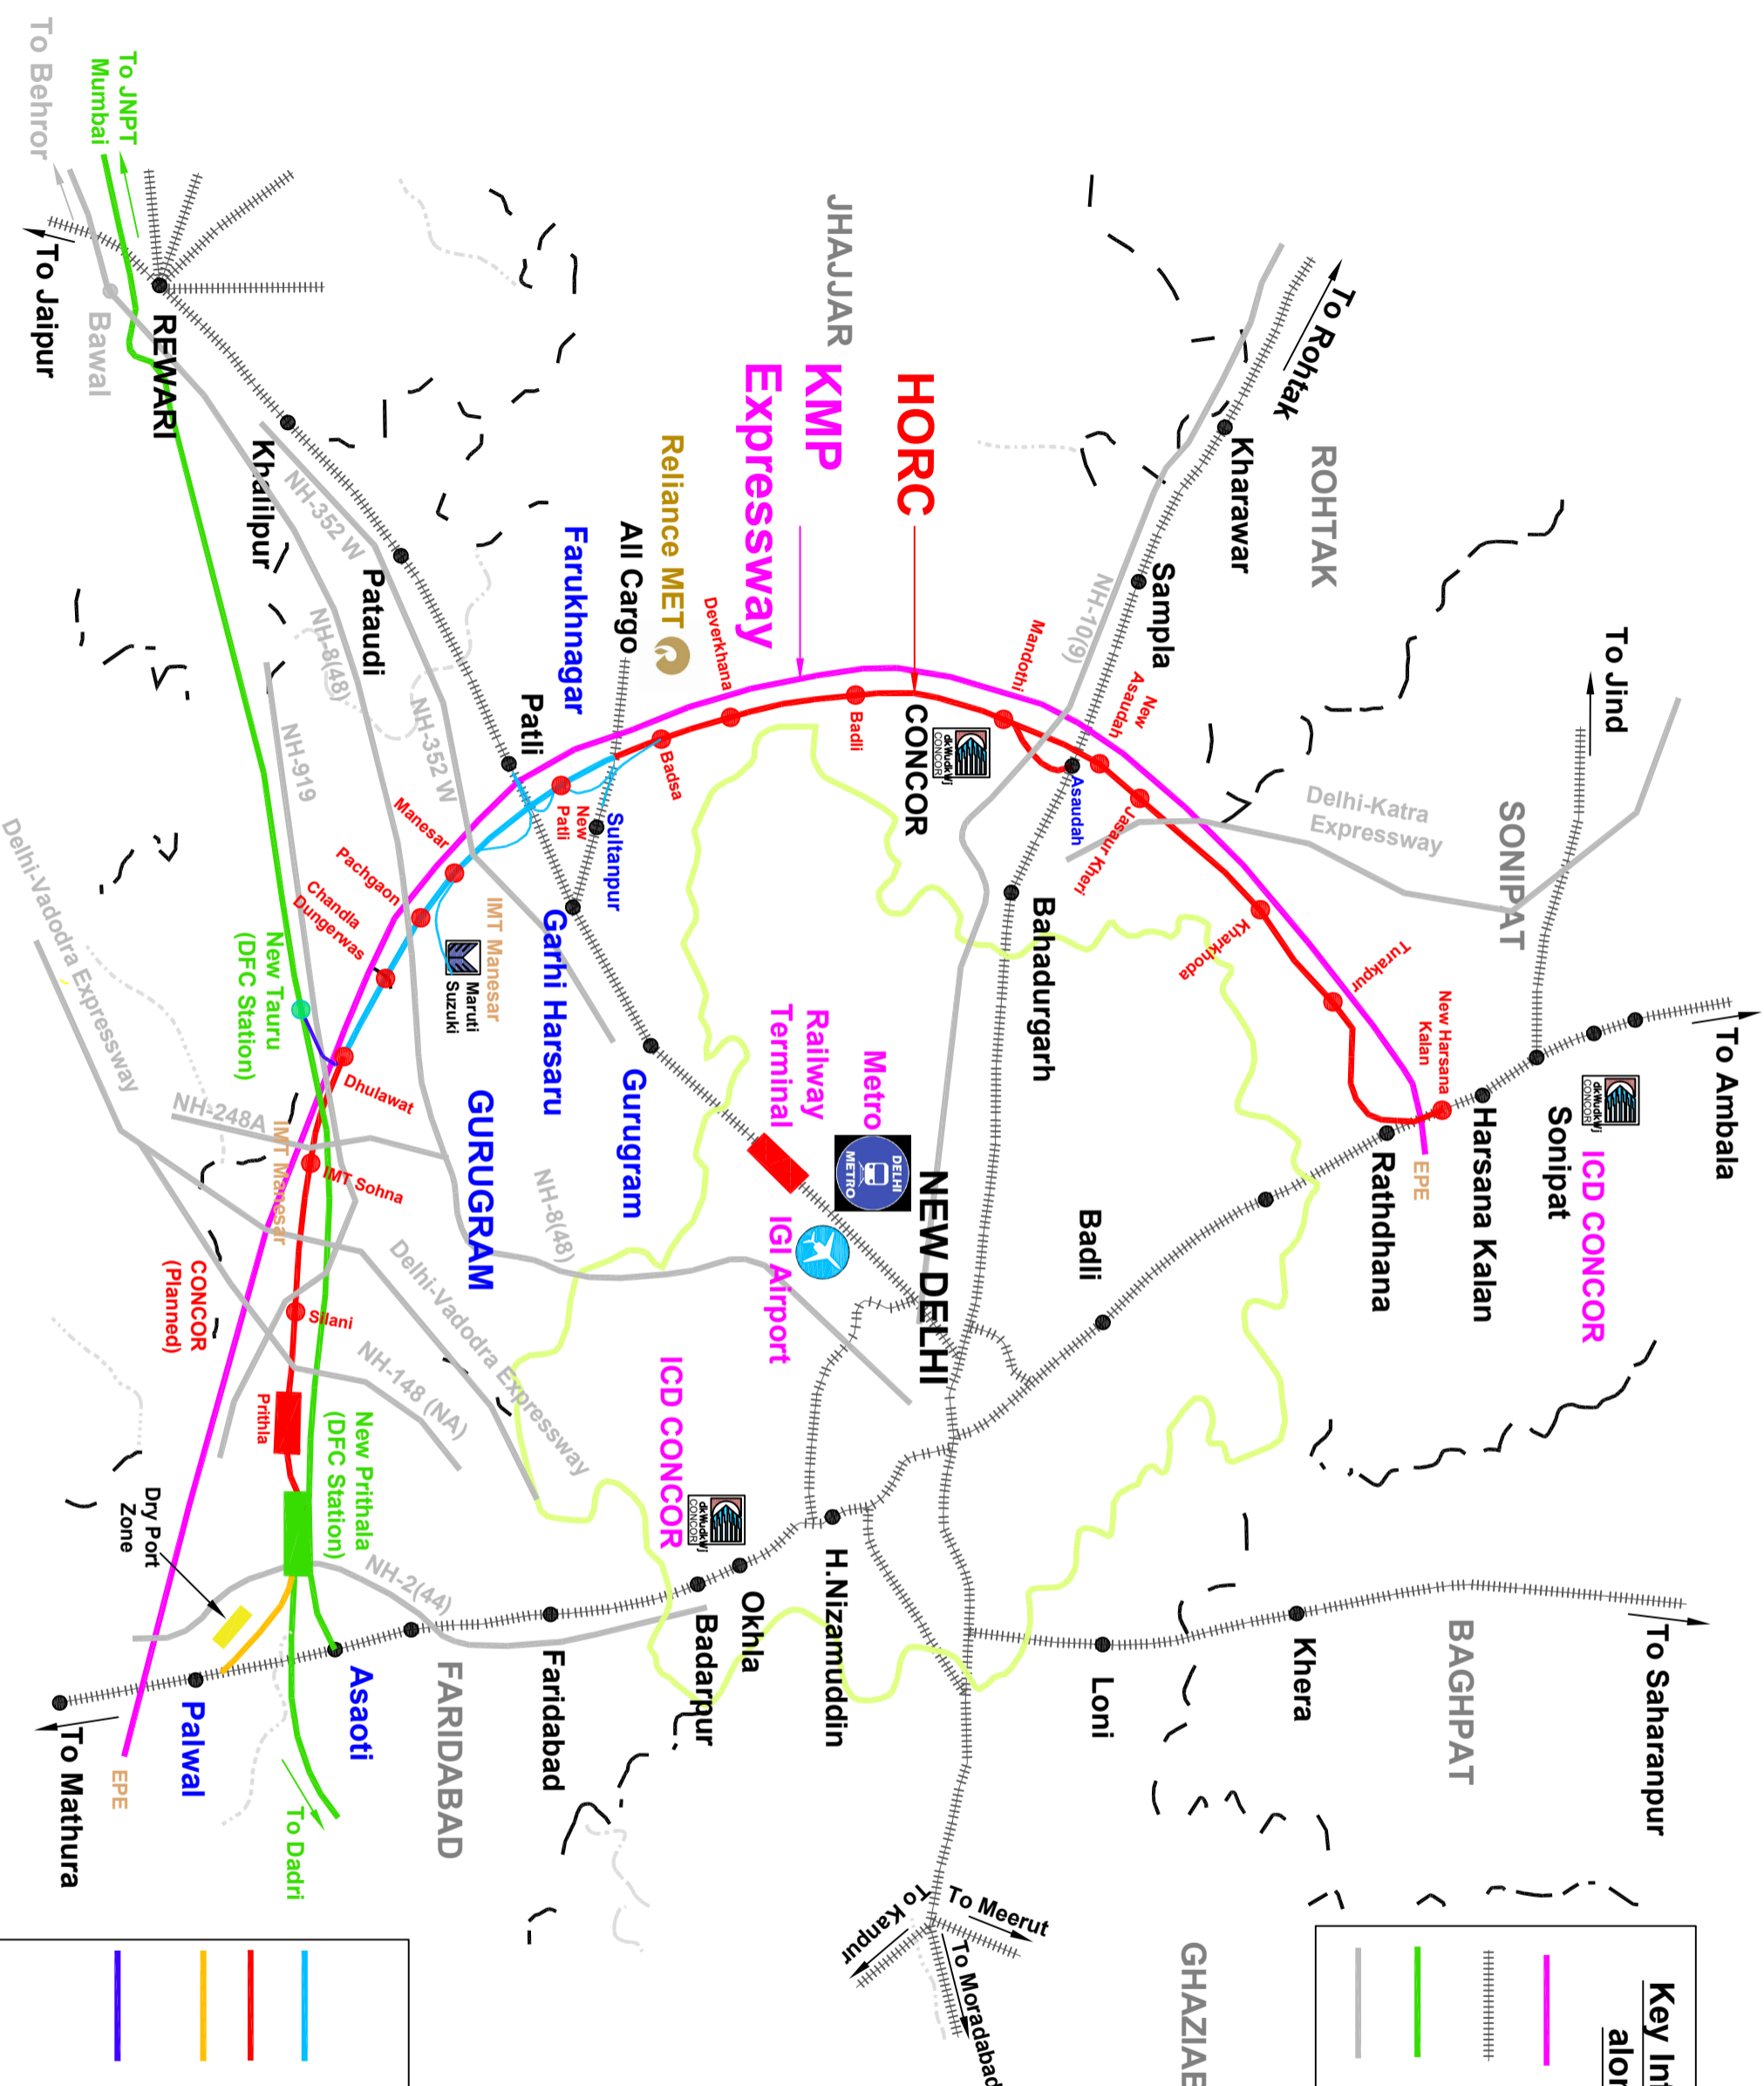

Haryana Orbital Rail Corridor (HORC) - Alignment

Legend	
—	Part-A of HORC
—	Part-B of HORC
—	Under Execution by NR
—	Proposed Connectivity between Dhulawat (on HORC) and New Tauru (on DFC)